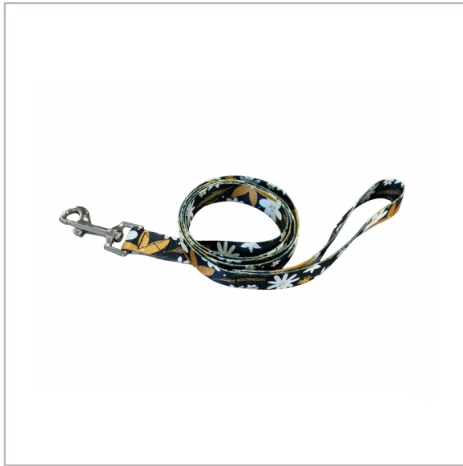

## Recycled PET Dog Lead

RECYCLED PET DOG LEADS COME AS A 20MM WIDTH AS STANDARD. THEY ARE SUPPLIED WITH A HEAVY DUTY, NICKEL PLATED HOOK & SEWN LOOP HANDLE. THESE CAN BE PANTONE MATCHED ON ANY QUANTITY AND PRINTED BOTH SIDES AS STANDARD. MOQ OF JUST 200PCS.

<b>FITTING</b>	Dog Clip
<b>BRANDING METHOD</b>	Dye Sublimation
<b>MATERIAL</b>	Recycled PET
<b>COLOURS</b>	Full Colour Print
<b>SIZE</b>	1,200mm x 20mm lead, 1.5mm thick
<b>PRINT AREA</b>	All Over
<b>UNIT WEIGHT</b>	0.065kg
<b>MOQ</b>	200
<b>PACKING</b>	Individually Poly Bagged
<b>CARTON QUANTITY</b>	200pcs
<b>CARTON WEIGHT</b>	13kg
<b>CARTON DIMENSIONS</b>	50x30x30cm
<b>ARTWORK</b>	Required in any vectorised file format
<b>PRODUCTION PROOF</b>	Visuals supplied within 24 hours
<b>PRE PRODUCTION SAMPLE</b>	Approx 3 weeks from artwork approval
<b>BULK TURNAROUND</b>	Approx 4 weeks from artwork approval
<b>COMMODITY CODE</b>	4201000090
<b>COUNTRY OF MANUFACTURE</b>	China