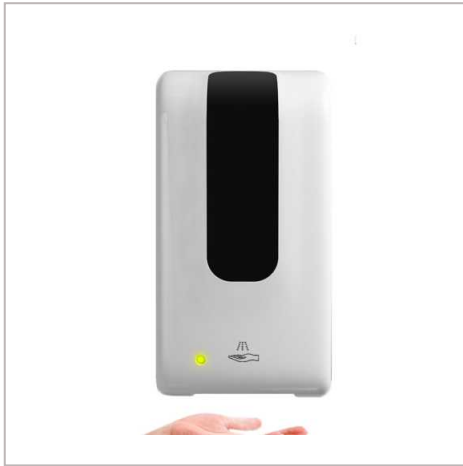

Wall Mounted Hand Sanitiser Dispenser

WALL MOUNTED HAND SANITISER DISPENSER.TOUCH FREE AUTOMATIC SENSOR.LIQUID PUMP, FITTING SCREWS, KEY AND INSTRUCTIONS INCLUDED.1,200ML CAPACITY.MINIMUM JUST 10PCS.

| | |
|------------------------|---|
| MATERIAL | ABS |
| BRANDING METHOD | Pad printed |
| COLOURS | White |
| SIZE | 260mm x 125mm x 107mm |
| CAPACITY | 1,000ml |
| PRINT AREA | TBC |
| INCLUDED | Liquid Pump, Fitting Screws, Key & Instructions |
| BATTERY REQUIREMENT | x4 size C batteries (not included) |
| UNIT WEIGHT | 1.3kg (volume weight) |
| MOQ | 10 |
| PACKING | Standard box |
| CARTON QUANTITY | 12pcs |
| CARTON WEIGHT | 16kg (volume weight) |
| CARTON DIMENSIONS | 50x50x31cm |
| ARTWORK | Required in any vectorised file format |
| PRODUCTION PROOF | Visuals supplied within 24 hours |
| PRE PRODUCTION SAMPLE | Approx 2 weeks from artwork approval |
| BULK TURNAROUND | Approx 4 weeks from artwork approval |
| PAYMENT | 100% PRE PAYMENT REQUIRED ON THIS PRODUCT |
| COMMODITY CODE | 8509809000 |
| COUNTRY OF MANUFACTURE | China |